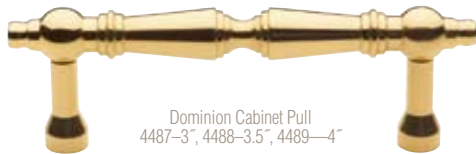

Ornamental Cabinet Knob
4929-1", 4931-1.5", 4932-2"

Rope Cabinet Knob
4645-1.25", 4646-1.5"

Decorative Oval Cabinet Knob
4915-1", 4905-1.87"

Spherical Cabinet Knob
4960-1", 4961-1.25", 4962-1.5"

Ring Deco Cabinet Knob
4445-1", 4446-1.25", 4447-1.5"

Deco Cabinet Knob
4492-1", 4493-1.25", 4494-1.5"

CABINET PULLS

Oval Cabinet Pull
4479-3", 4480-4"

Contour Cabinet Pull
4473-3", 4474-3.75"

Melon Cup Pull
4464-3"

Cabinet Pull
4423-3", 4424-4"

Edinburgh Cabinet Pull
4611-3.5", 4612-4"

Dominion Cabinet Pull
4487-3", 4488-3.5", 4489-4"

Round Arch Cabinet Pull
4496-3.75", 4497-5", 4448-6"
4449-7", 4450-8"

Cabinet Pull
4962-3", 4963-3.5"

Cabinet Pull
4672-3", 4674-3.5", 4676-4"

Spindle Cabinet Pull
4475-2.5", 4476-3.75"